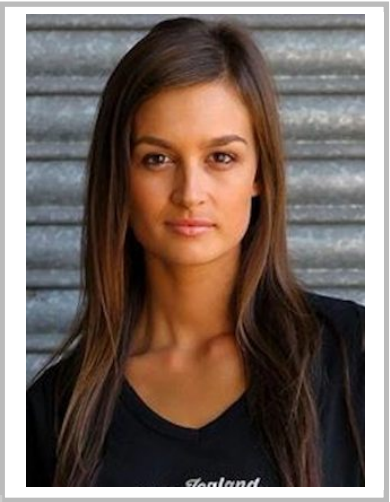

ACTOR RESUMÉ for  
**MEGAN GIBSON**

Record last  
modified  
18/9/2015

**EYES** brown

**DATE OF BIRTH** 5/11/94

**HAIR** dark brown

**AGE THIS YEAR** 21

**HEIGHT** 5' 8" (1.73m)

**DRIVERS LICENCE** NO